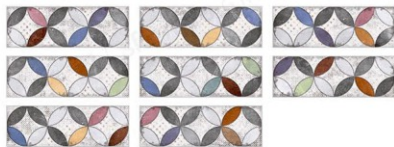

Random Phase