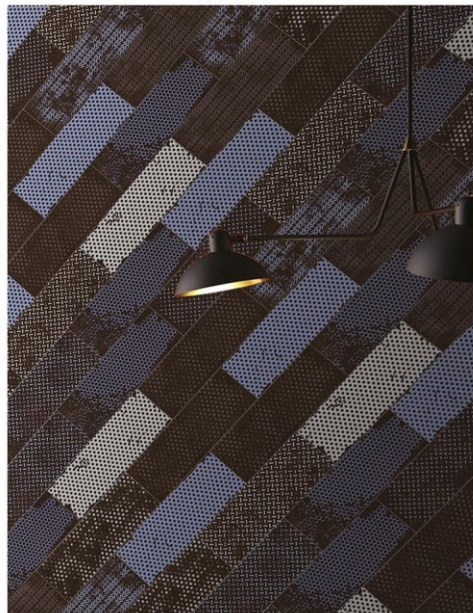

MATT SERIES
100x300mm

DIGITAL WALL TILES