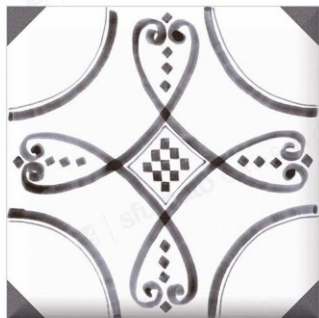

RIAEC
TILES

INTEL