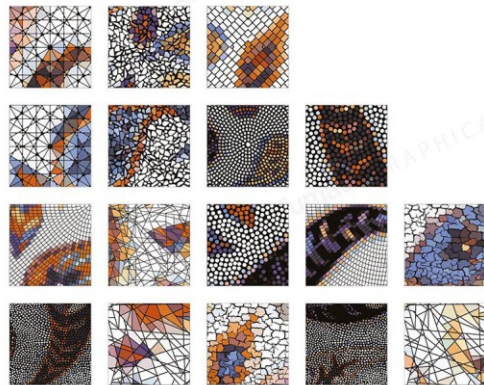

EXPERIENCE THE STYLE  
OF PERFECTION

FLAME

RIAEC  
TILES

GINOVA

EXPERIENCE THE STYLE  
OF PERFECTION

DIGITAL WALL TILES

Random Phase

MATT SERIES  
200x200mm