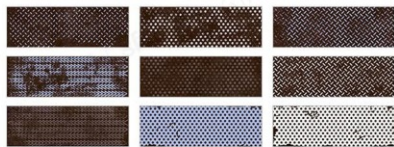

# RIAEC

TILES

MERCURY

Random Phase

MATT SERIES  
100x300mm